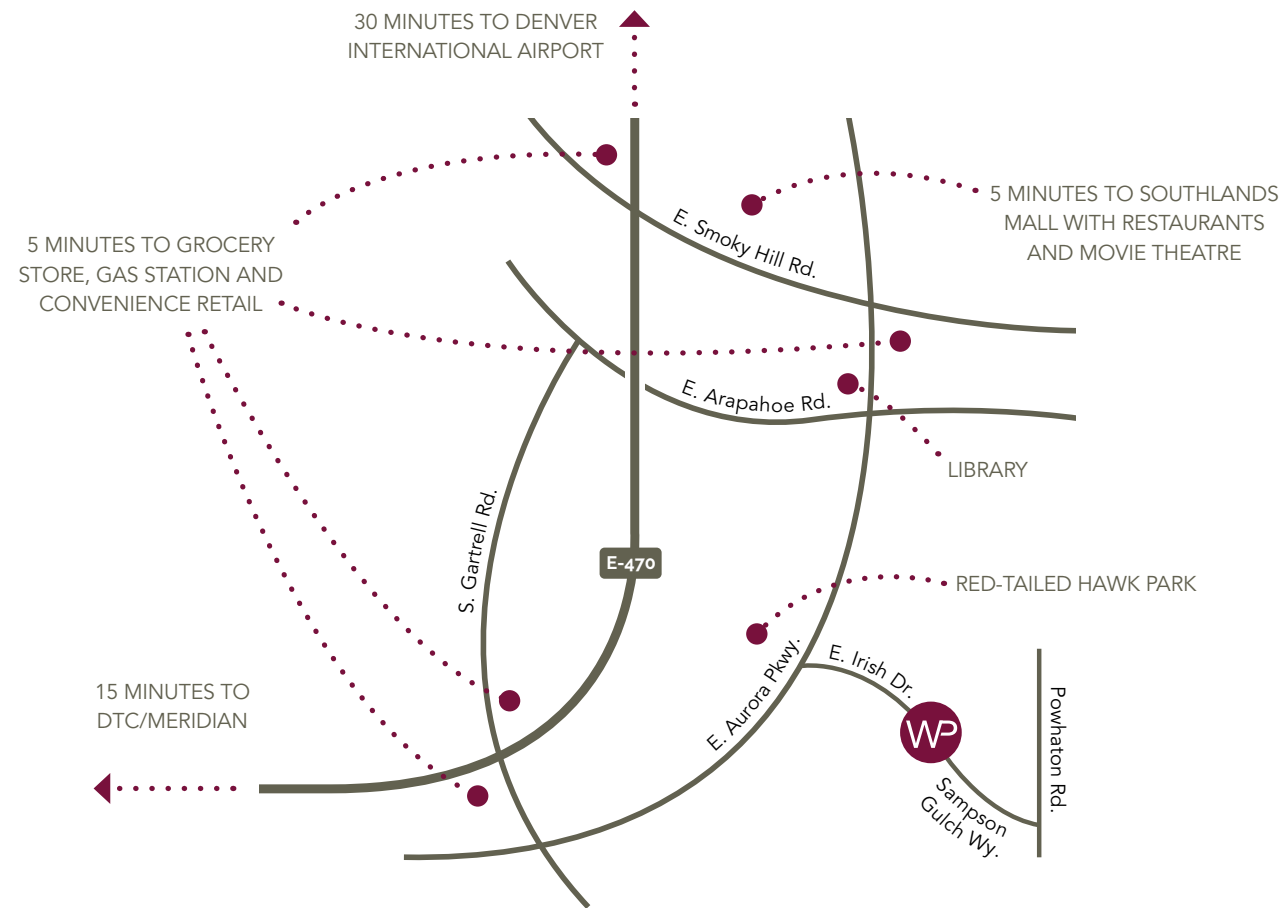

Live in the pines and be places in minutes...

When you live at Whispering Pines you can spend time exploring this great community, or venture out for a movie, to shop or to drop the kids off at a nearby Cherry Creek school. Live in a great community and be surrounded by not only natural beauty, but by everyday conveniences too.

WHISPERING PINES IS IN THE CHERRY CREEK SCHOOL DISTRICT

Here, life doesn't rush by

it's slowed and quieted by the

sight and sound of the Ponderosa Pine.

WHISPERING
PINES

WHISPERING
PINES

WWW.LIFEINTHEPINESCO.COM

WHISPERING PINES - NEW HOMES FROM THE \$400s TO \$800s BY
CALATLANTIC HOMES, LENNAR HOMES, SHEA HOMES AND TRI POINTE HOMES
SOUTH OF ARAPAHOE ROAD AND AURORA PARKWAY IN SOUTHEAST AURORA, COLORADO

All pricing, product specifications, amenities and landscaping is subject to change due to legal constraints, market conditions and other matters. Square footage is approximate. Home and community amenity renderings are conceptual artist images only. Home builders at Whispering Pines reserve the right to make changes or modifications to homes, floor plans, elevations, specifications, materials, and prices without notice.

THE OUTLOOK

Well beyond the generic community center or swim club, The Outlook offers a welcoming, grand entrance to Whispering Pines Park. More than a community gathering area with a pool, The Outlook is the beginning of an adventure that can only be found here.