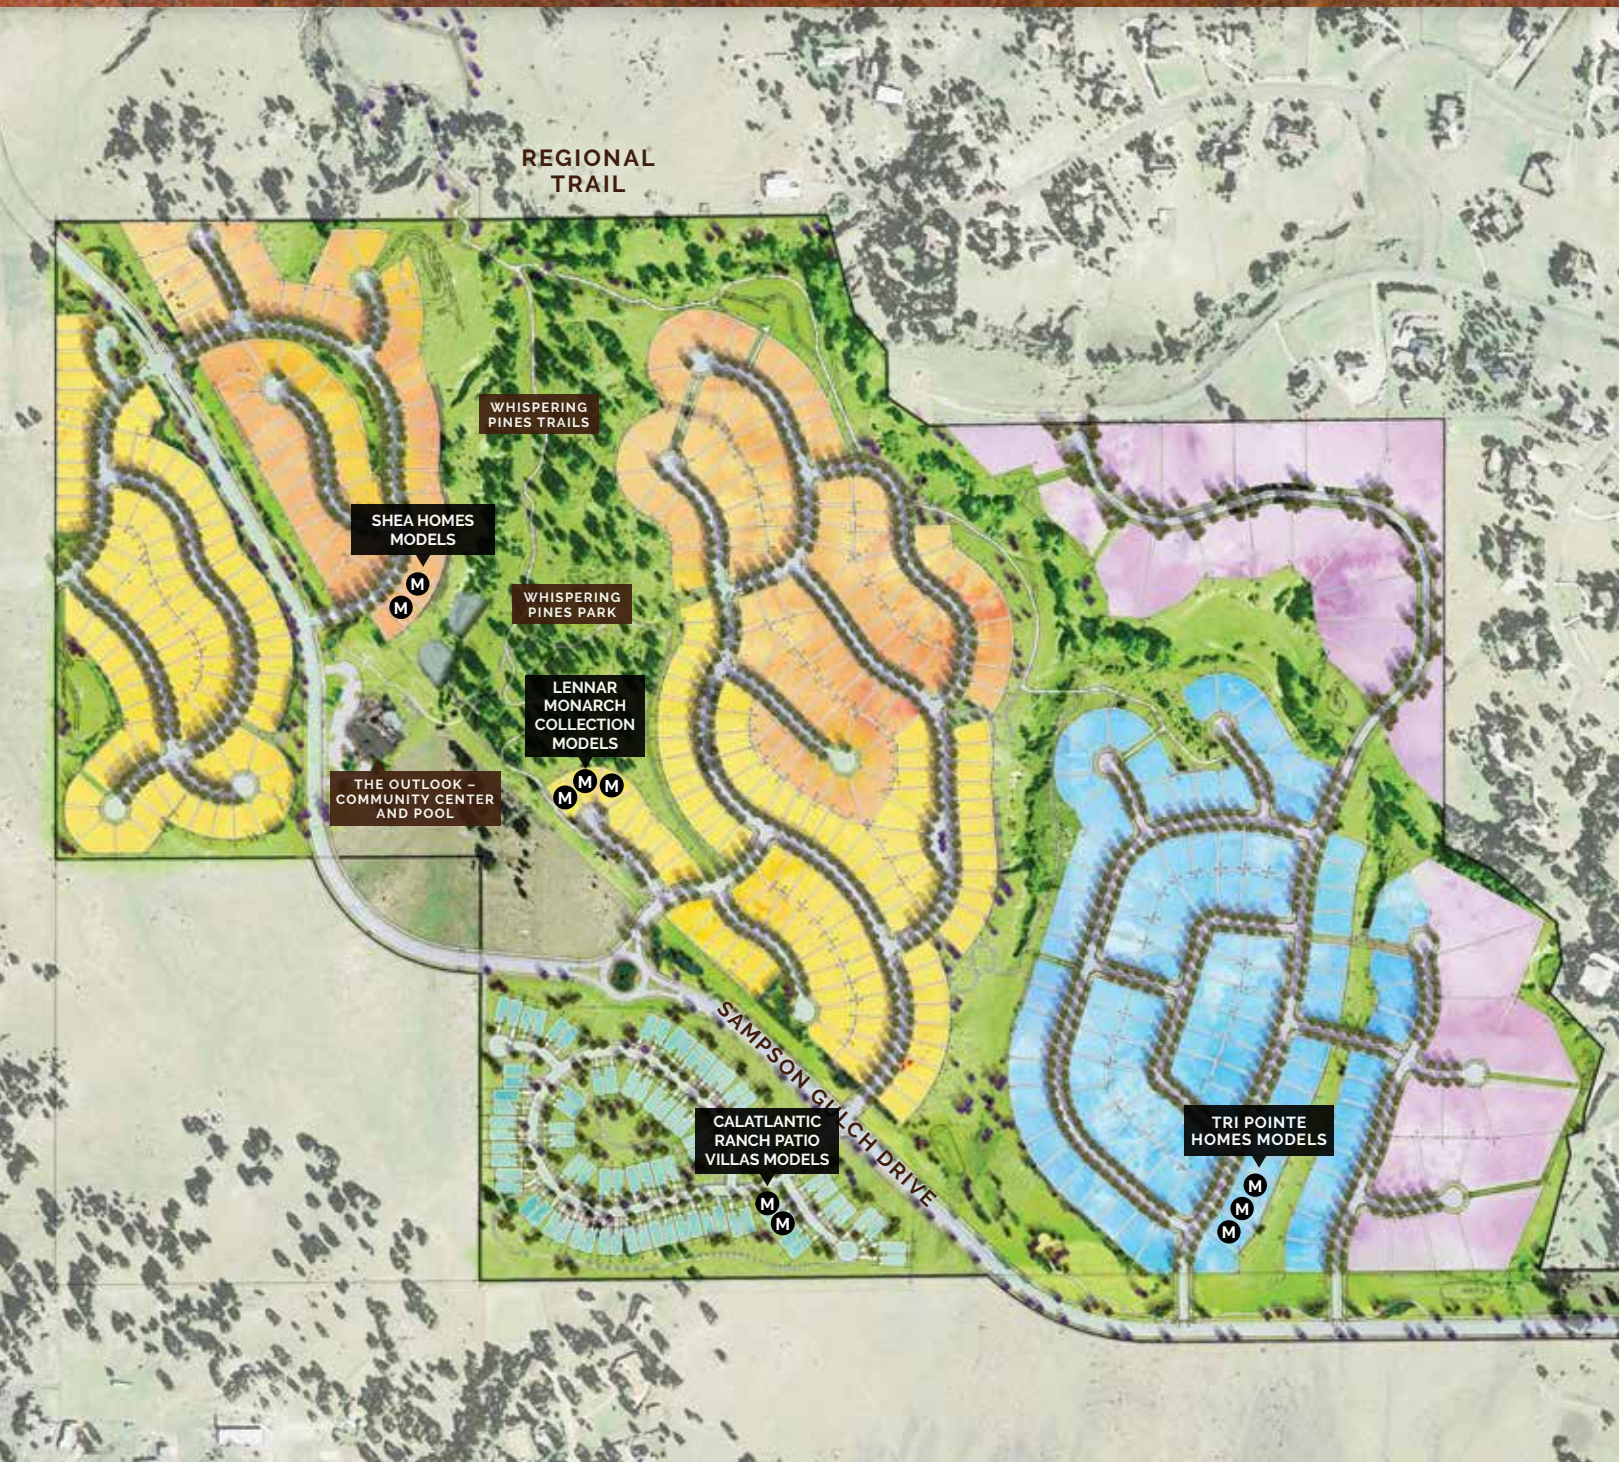

WHISPERING PINES - NEW HOMES FROM THE \$400s TO \$800s BY
CALATLANTIC HOMES, LENNAR HOMES, SHEA HOMES AND TRI POINTE HOMES
SOUTH OF ARAPAHOE ROAD AND AURORA PARKWAY IN SOUTHEAST AURORA, COLORADO

All pricing, product specifications, amenities and landscaping is subject to change due to legal constraints, market conditions and other matters. Square footage is approximate. Home and community amenity renderings are conceptual artist images only. Home builders at Whispering Pines reserve the right to make changes or modifications to homes, floor plans, elevations, specifications, materials, and prices without notice.

The Outlook - Observation Deck

The Outlook

WHISPERING PINES

Introducing a community that embraces the presence of this remarkable piece of nature... and pays respect to it.

Nestled on the northern edge of the black forest, Whispering Pines is home for those seeking an authentic and unique Colorado setting.

THE OUTLOOK

Well beyond the generic community center or swim club, The Outlook offers a welcoming, grand entrance to Whispering Pines Park. More than a community gathering area with a pool, The Outlook is the beginning of an adventure that can only be found here.

WHISPERING PINES PARK

From the primary community gathering area to the picturesque bodies of water, open space and majestic Ponderosa Pines – the approximately 24 acre Whispering Pines Park becomes the crowning jewel and “trail headquarters” for the community. In addition to the park, you'll enjoy acres of open space woven throughout the community.